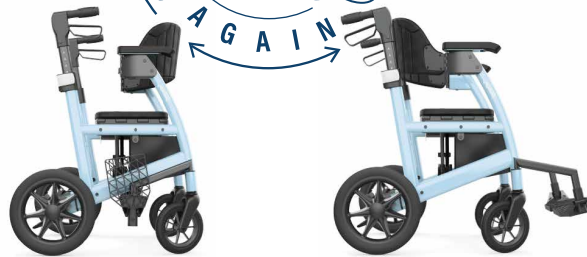

ROLLATOR MODE

TRANSPORT CHAIR MODE

TRIUMPH
prestige

Perfect Flexibility

10.5 in

The Prestige locks closed at **10.5 in** at its widest point – perfect for tucking it away in a restaurant or at home. Its economic size also makes it easy to fit in a car trunk, weighing only **13.6 kg**

The Prestige transforms from rollator to transport chair in seconds: **swivel the flexible padded back rest, flip the handgrips around**, you're ready to move!

Don't worry about wearing it out: the frame has a **lifetime warranty** and all other parts are guaranteed for 2 years.

≤ 11 lbs (5 kg)

The basket underneath makes the Prestige perfect for shopping, securely attached at six different points and strong enough to **hold up to 11 lbs.**

What else?

Comfortable

- The padded backrest adjusts to the natural angle in both modes
- A padded seat cushion with a roomy seat depth of 12.5" in rollator mode and 16" in transport chair mode
- Ergonomic, angled and adjustable handgrips
- Padded armrest at a natural position of 9.5" from seat to arm